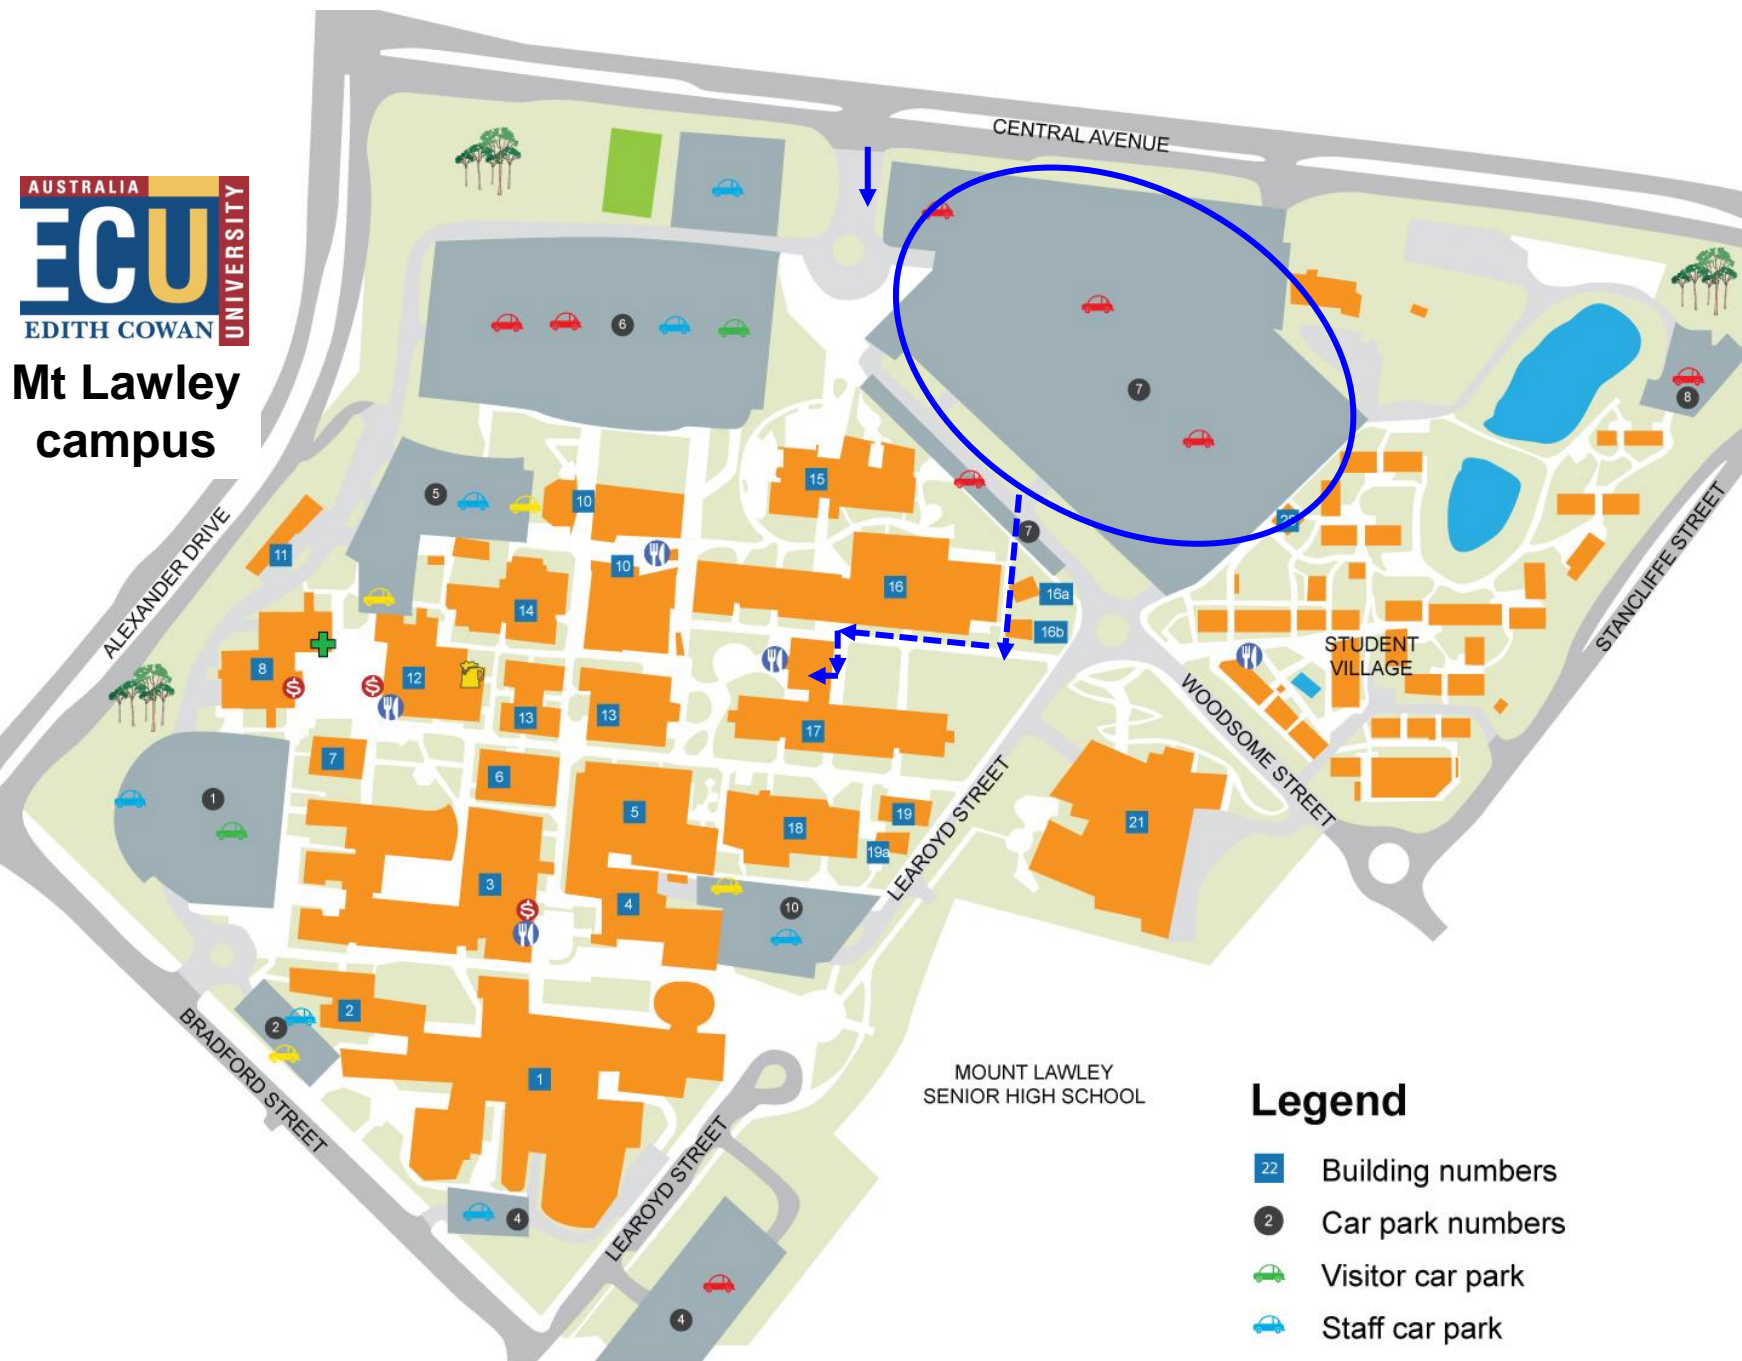

Parking & Lecture theater 17:157

Edith Cowan University Mount Lawley

- Link Bridges
- Accessible Parking
- Reserved Parking
- Staff Parking
- Student Parking
- University Vehicles
- Visitor Parking
- Accessible Route
- Accessible Parking
- Accessible Toilet
- ATM
- Book Shop
- Bus Stop
- Food & Beverage
- Information
- Medical Centre
- Motorcycle Parking
- Parents Room
- Point of Interest
- Public Phone
- Security Phone
- Student Print Services
- Tavern
- Taxi
- Water Refill Station

Using ECU Room Numbers:
10.123
Building Level Room

Parking & Lecture theater 17:157

AUSTRALIA
ECU
EDITH COWAN
UNIVERSITY
Mt Lawley
campus

Legend

- 22 Building numbers
- 2 Car park numbers
- Visitor car park
- Staff car park
- Student car park
- Reserved car park
- Refreshments
- Medical Centre
- ATM (Automatic Teller Machine)
- ECU Bar