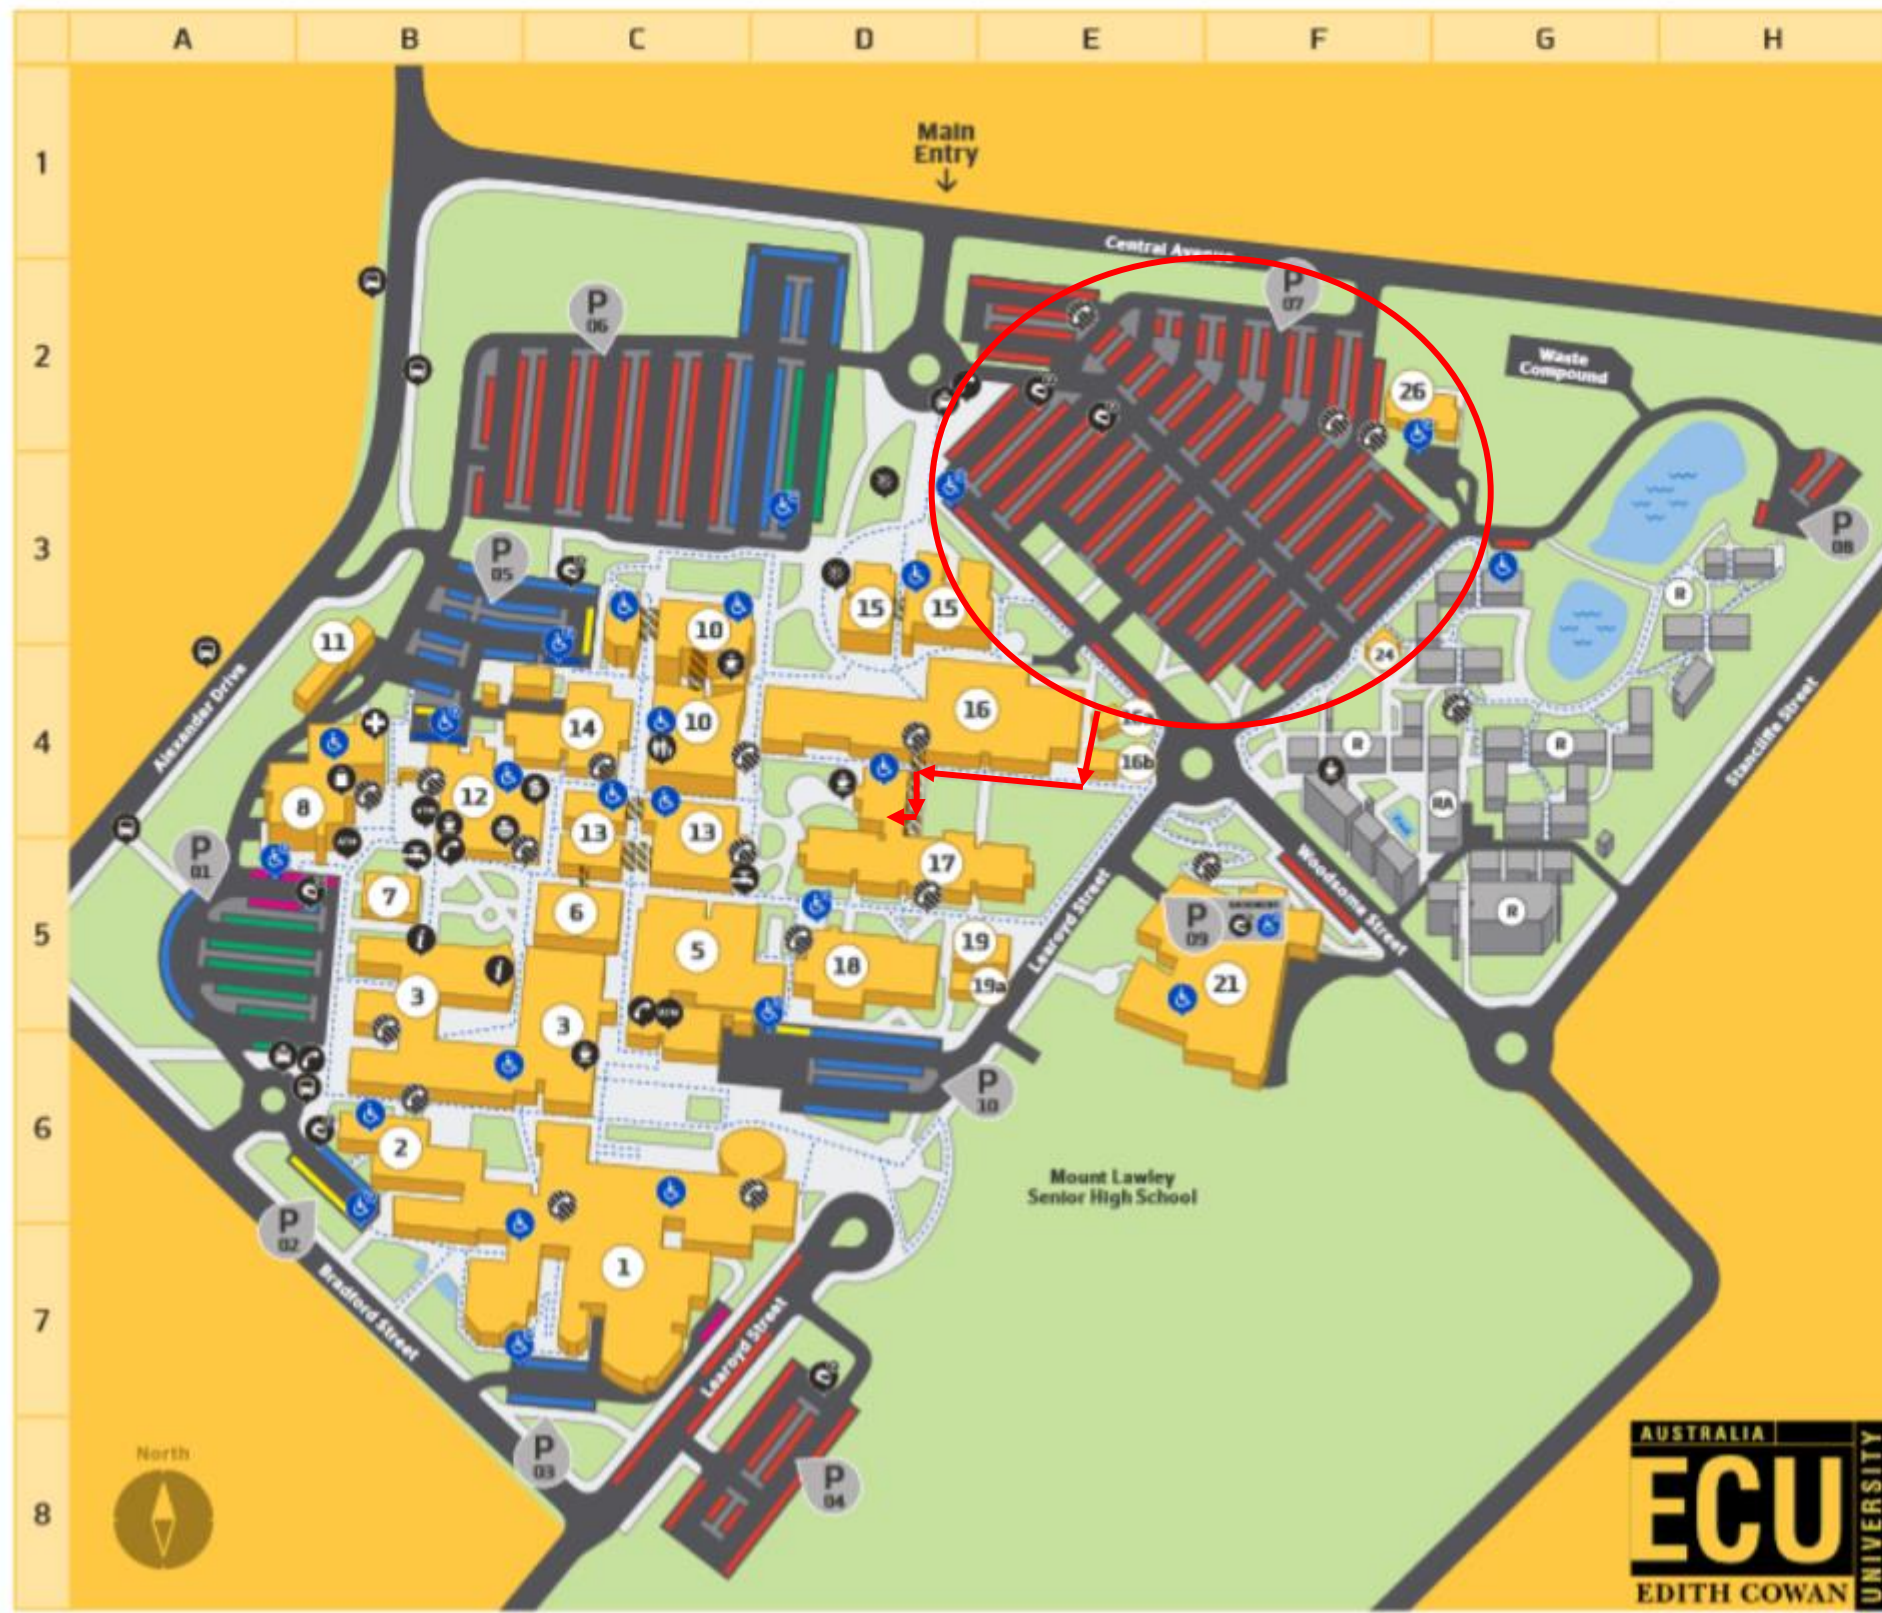

Parking & Lecture theater 17:157

Edith Cowan University Mount Lawley

- Link Bridges
- Accessible Parking
- Reserved Parking
- Staff Parking
- Student Parking
- University Vehicles
- Visitor Parking
- Accessible Route
- Accessible Parking
- Accessible Toilet
- ATM
- Book Shop
- Bus Stop
- Food & Beverage
- Information
- Medical Centre
- Motorcycle Parking
- Parents Room
- Point of Interest
- Public Phone
- Security Phone
- Student Print Services
- Tavern
- Taxi
- Water Refill Station

Using ECU Room Numbers:
10.123
Building Level Room

Parking & Lecture theater 17:157

AUSTRALIA
ECU
EDITH COWAN
UNIVERSITY
Mt Lawley
campus

Legend

- 22 Building numbers
- 2 Car park numbers
- Visitor car park
- Staff car park
- Student car park
- Reserved car park
- Refreshments
- Medical Centre
- ATM (Automatic Teller Machine)
- ECU Bar